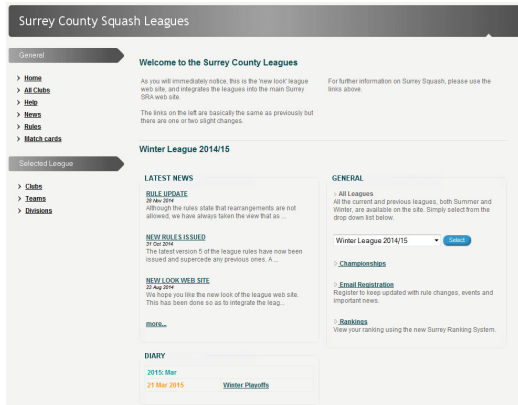

ENHANCED EMBEDDED SITE

If your own web site provides all the necessary news and information relating to your leagues, then you will need no more than the Basic Embedded Site. However, County League Master is able to provide an **Enhanced Embedded Site**.

The **Enhanced Embedded Site** gives you all the features of the Basic Embedded Site plus:

- Enhanced News items to include images
- Enhanced home page for display of Diary items and Headlines with pictures
- Custom links to other information, documents and web sites
- Club payments and information
- Facility to show sponsorship logos

FULL STANDALONE SITE

If you do not have your own web site or simply wish to display your league as a completely separate web site, then the **Full Standalone Site** can provide this.