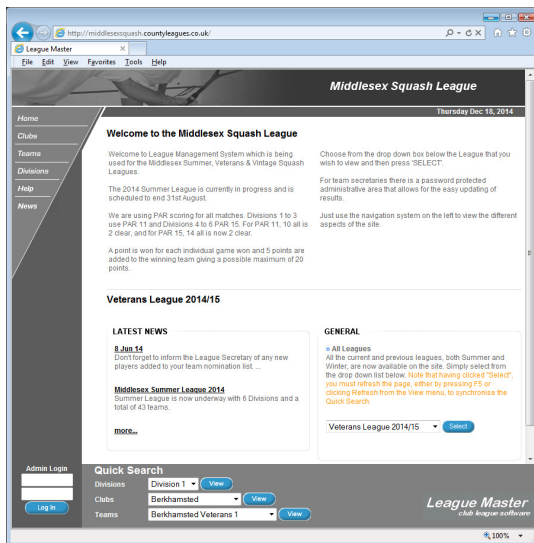

In this case, the web site has it's own web address and all the links and functionality you need and also gives you all the features of the **Enhanced Embedded Site**.