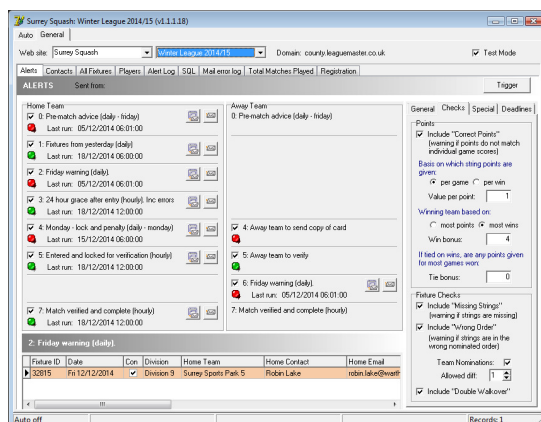

You can run knockout tournaments for a wide range of formats. In addition, tournament matches can be linked to fixtures with each new round automatically generated based upon fixture results.

■ Emailing to club and team contacts

You can email club and team contacts directly using HTML formatted text.

LEAGUE MONITORING SYSTEM

Given any of the site options above, it would therefore be quite possible for an administrator to login at regular intervals, check results generally and police the leagues.

However, with the **League Monitoring System**, all this is done for you.

There are usually a wide range of rules which may apply to a league, covering such things as eligibility and playing order, as well as ensuring that the recording of points and players are correct and to do this manually is still a huge and error prone task to carry out.